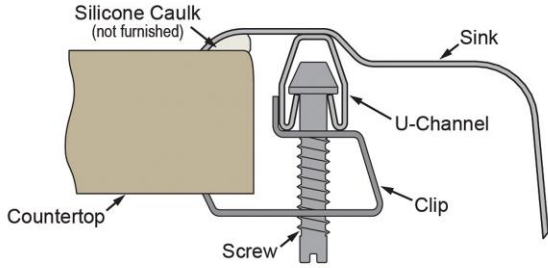

[Clean and Care Manual \(PDF\)](#)  
[Installation Instructions \(PDF\) - 1000005236](#)  
[Warranty \(PDF\)](#)

**Similar models are available with:** small bowl on the opposite side

PART: \_\_\_\_\_ QTY: \_\_\_\_\_  
 PROJECT: \_\_\_\_\_  
 CONTACT: \_\_\_\_\_  
 DATE: \_\_\_\_\_  
 NOTES: \_\_\_\_\_  
 APPROVAL: \_\_\_\_\_

**Installation Profile:**

Optional Accessories		
<a href="#">LKWBG1415SS</a>	Elkay Stainless Steel 12" x 13-1/2" x 1" Bottom Grid <a href="#">Spec Sheet (PDF)</a>	
<a href="#">CB1516</a>	Elkay Hardwood 15" x 16-3/4" x 3/4" Cutting Board <a href="#">Spec Sheet (PDF)</a>	
<a href="#">LK99</a>	Elkay Deluxe 3-1/2" Drain Type 304 Stainless Steel Body Strainer Basket Rubber Seal and Tailpiece <a href="#">Spec Sheet (PDF)</a>	
<a href="#">LKGT1041CR</a>	Elkay Gourmet Single Hole Kitchen Faucet Pull-out Spray and Lever Handle with Hi and Mid-rise Base Options Chrome <a href="#">Spec Sheet (PDF)</a>	
<a href="#">LKGT1041NK</a>	Elkay Gourmet Single Hole Kitchen Faucet Pull-out Spray and Lever Handle with Hi and Mid-rise Base Options Brushed Nickel <a href="#">Spec Sheet (PDF)</a>	
<a href="#">LKGT1041RB</a>	Elkay Gourmet Single Hole Kitchen Faucet Pull-out Spray and Lever Handle with Hi and Mid-rise Base Options Oil Rubbed Bronze <a href="#">Spec Sheet (PDF)</a>	
<a href="#">LKW RB1316SS</a>	Elkay Stainless Steel 12-1/2" x 15" x 7" Rinsing Basket <a href="#">Spec Sheet (PDF)</a>	