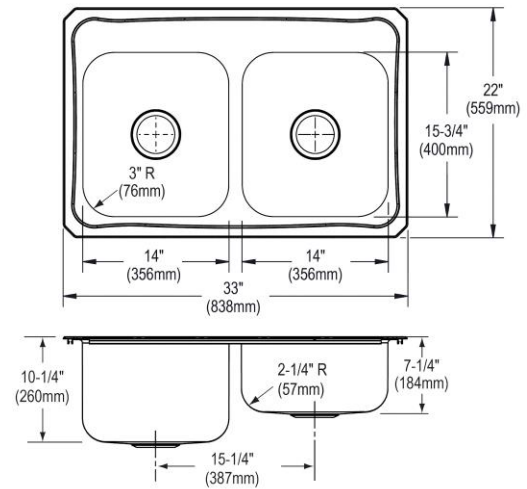

A Century of Tradition and Quality.

For more than 100 years, Elkay has been making innovative products and providing exceptional customer care. We take pride in offering plumbing products that make life easier, inspire change and leave the world a better place.

Product Compliance: ASME A112.19.3/CSA B45.4
Buy American Act

Sinks are listed by IAPMO® as meeting the applicable requirements of the Uniform Plumbing Code®, International Plumbing Code®, and National Plumbing Code of Canada.

[Clean and Care Manual (PDF)](#)
[Installation Instructions (PDF) - 1000005236](#)
[Warranty (PDF)](#)

Similar models are available with: small bowl on the opposite side