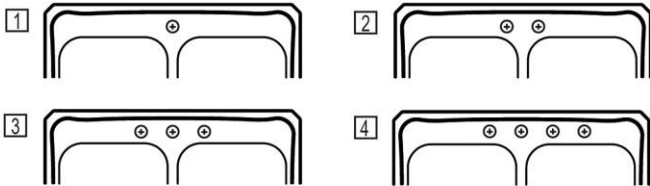

**PRODUCT SPECIFICATIONS**

Elkay Celebrity Stainless Steel 33" x 22" x 10-1/4", Equal Double Bowl Drop-in Sink. Sink is manufactured from 20 gauge 304 Stainless Steel with a Brushed Satin finish, Center drain placement, and Bottom only pads.

<b>Installation Type:</b>	Drop-in
<b>Material:</b>	304 Stainless Steel
<b>Finish:</b>	Brushed Satin
<b>Gauge:</b>	20
<b>Sound Deadening:</b>	Bottom only pads
<b>Number of Bowls:</b>	2
<b>Sink Dimensions:</b>	33" x 22" x 10-1/4"
<b>Bowl 1 Dimensions:</b>	14" x 15-3/4" x 10"
<b>Bowl 2 Dimensions:</b>	14" x 15-3/4" x 7"
<b>Drain Size:</b>	3-1/2" (89mm)
<b>Drain Location:</b>	Center
<b>Minimum Cabinet Size:</b>	36"
<b>Mounting Hardware:</b>	Part # 64090014 included for countertops up to 3/4" (19mm) thick
<b>Template Included:</b>	No
<b>Cutout Template #:</b>	<a href="#">1000001189</a>

Template is available for download at [elkay.com](http://elkay.com). CAD software will be required to open the template.

**Cutout Dimensions for Drop-in Installation:**

32-3/8" x 21-3/8" (822mm x 543mm) with 1-1/2" (38mm) corner radius

**Hole Drilling Configurations:**

1-1/2" (38mm) Diameter Faucet Holes on 4" (102mm) Centers

**A Century of Tradition and Quality.**

For more than 100 years, Elkay has been making innovative products and providing exceptional customer care. We take pride in offering plumbing products that make life easier, inspire change and leave the world a better place.